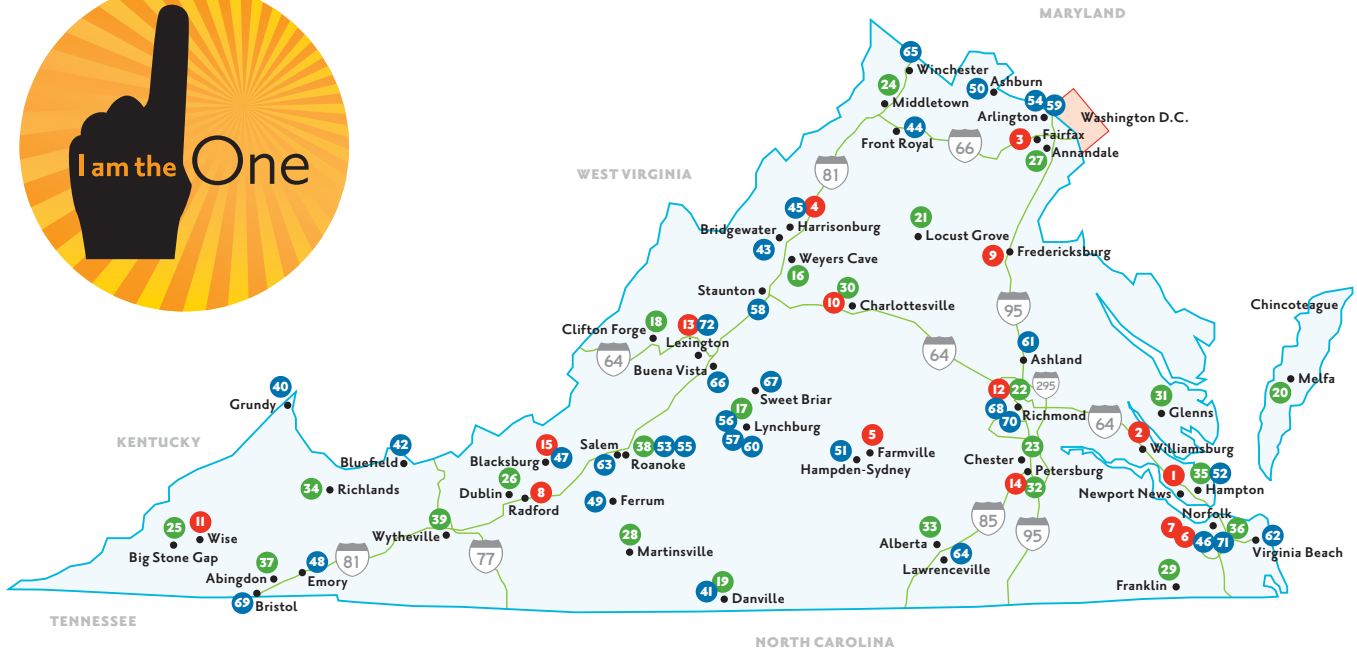

Colleges and universities IN VIRGINIA

Start checking out Virginia's universities

Virginia is a great place to go to college. Our state has a lot of highly ranked schools, tuitions are pretty reasonable, and the campuses are beautiful! Maybe our schools are great because we've had so much practice. The College of William and Mary in Williamsburg was founded in 1693, and it was the alma mater of several presidents, including Thomas Jefferson. Plus, Thomas Jefferson actually designed the University of Virginia. Today, you'll find a whole range of schools in Virginia, from city-based universities to classic college campuses and everything in between. Use the links below to start exploring!